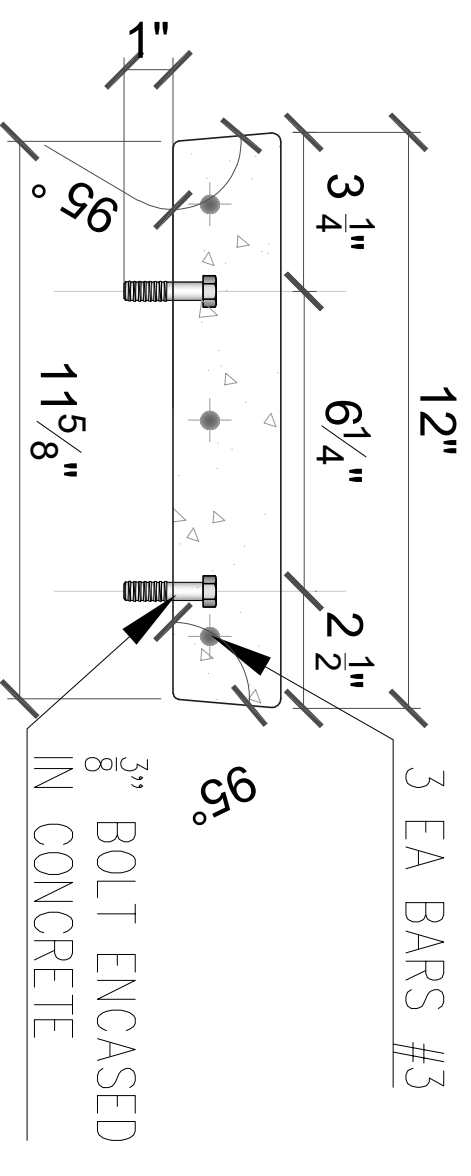

CASTMASTER PRECAST CONCRETE
 39.5"X12"X2-1/4" W/ 3/8" BOLTS TREAD-BROOM FINISH
 PRODUCT CODE: 39.5BF4

ALL DIMENSIONS ARE NOMINAL

CASTMASTER PRECAST CONCRETE			
www.ConcreteTreads.net			
info@FabMFG.net			
901-286-1174			
COSTUMER:		DATE ORDER:	
QTY OF ORDERED:		DATE ORDERED:	
ORDERED BY:		SIGNATURE:	
DRAWN BY: JM/MC		UNITS IN	
<small>THIS DRAWING AND ITS REPRODUCTIONS ARE THE PROPERTY OF FABRICATION MANUFACTURING AND MAY NOT BE REPRODUCED IN ANY WAY WITHOUT THE WRITTEN PERMISSION OF FABRICATION MANUFACTURING, LLC.</small>			